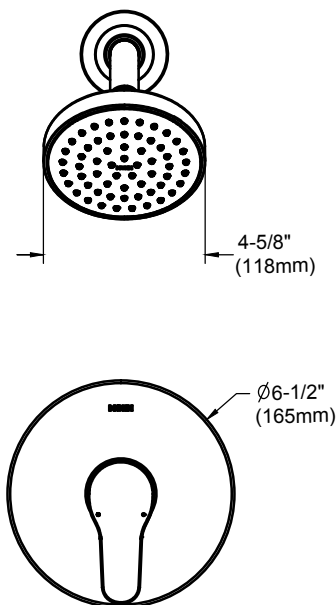

Buy it for looks. Buy it for life.®

Specifications

DESCRIPTION

- Single-handle shower faucet with chrome plated finish
- Includes valve, showerhead, arm, & flange
- 4-port valve body connections are G1/2"
- Hot & cold indicator icons etched onto handle

OPERATION

- Lever style handle
- Pull to open, push lever to close valve
- Temperature controlled through 110° arc of handle travel

FLOW

- Showerhead flow is limited to 2.0 gpm (7.6 L/min)

CARTRIDGE

- 35mm ceramic disk cartridge
- Nonmetallic & nonferrous materials

SIENA™
Single-Handle Shower Faucet
Model: LAT15141

CRITICAL DIMENSIONS

(DO NOT SCALE)