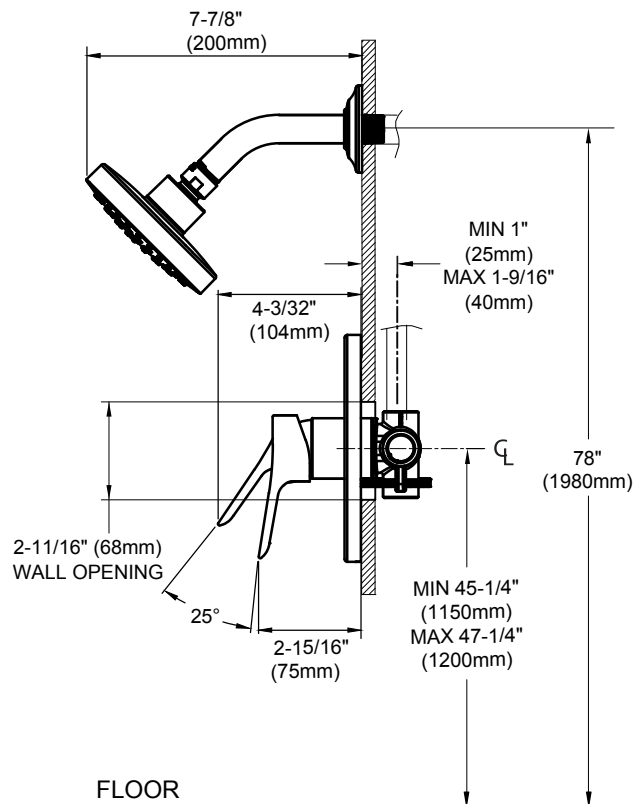

Buy it for looks. Buy it for life.®

Specifications

DESCRIPTION

- Single-handle shower faucet with chrome plated finish
- Includes valve, showerhead, arm, & flange
- 4-port valve body connections are G1/2"
- Hot & cold indicator icons etched onto handle

OPERATION

- Lever style handle
- Pull to open, push lever to close valve
- Temperature controlled through 110° arc of handle travel

FLOW

- Showerhead flow is limited to 2.0 gpm (7.6 L/min)

CARTRIDGE

- 35mm ceramic disk cartridge
- Nonmetallic & nonferrous materials

SIENA™
Single-Handle Shower Faucet
Model: LAT15141

CRITICAL DIMENSIONS

(DO NOT SCALE)