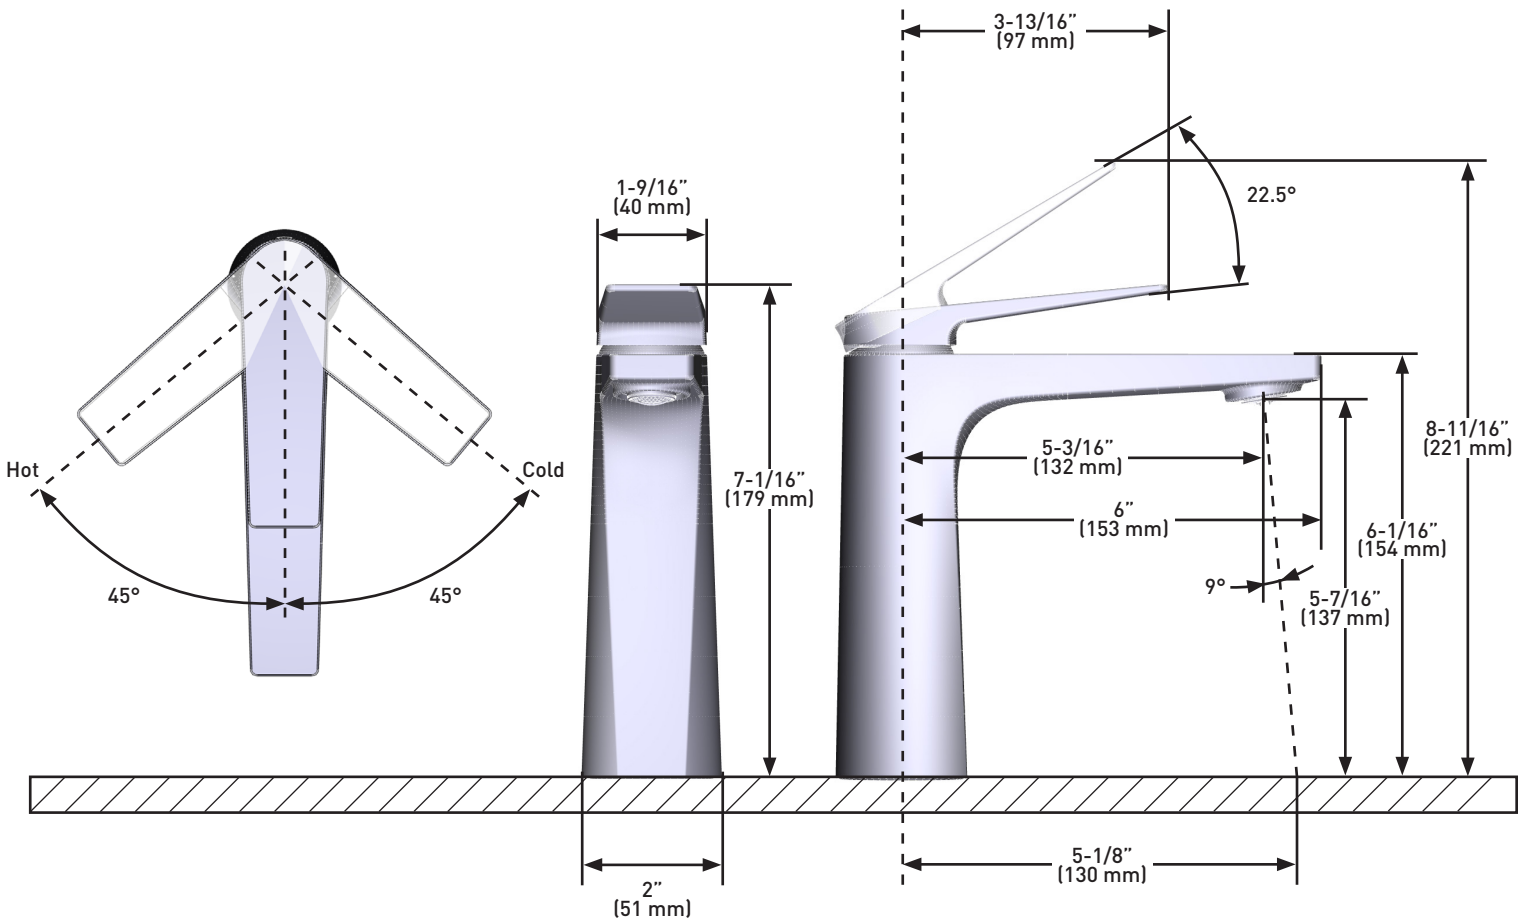

CRITICAL DIMENSIONS DO NOT SCALE